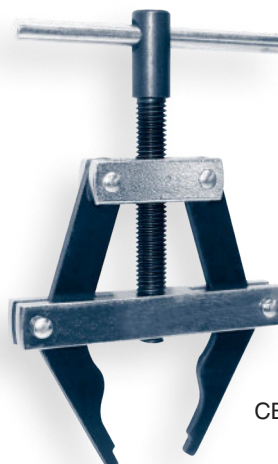

Roller Chain

Each box contains one CL. Special lengths available.

Chain Breakers

Model	Range	
	From inch	To inch
CB-101 (Small)	3/8"	3/4"
CB-102 (Large)	3/4"	1.1/4"

Chain Pullers

Model	Range	
	From inch	To inch
CB-105 (Small)	1/4"	3/4"
CB-106 (Large)	3/4"	1.1/4"

CB-106